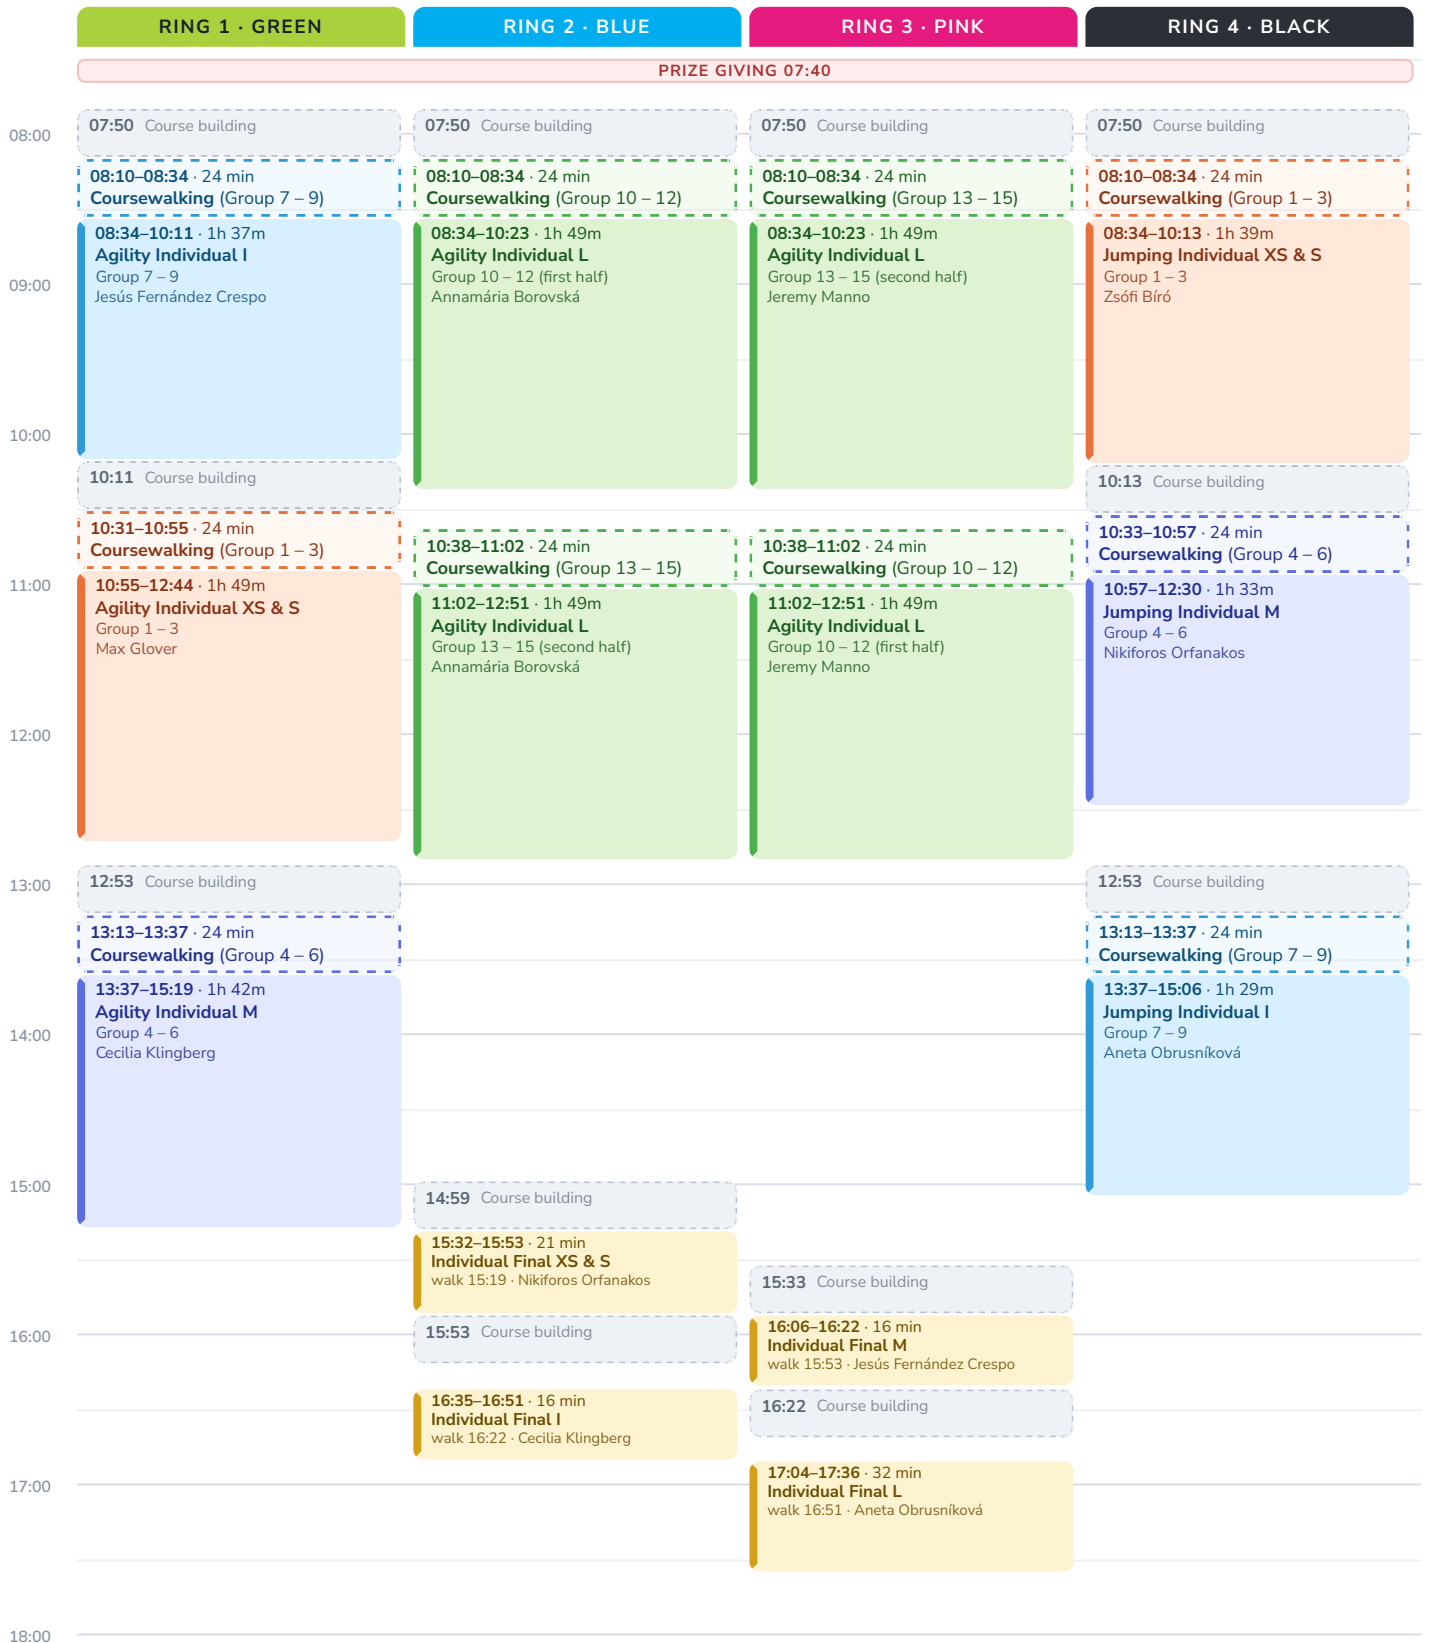

PRAGUE AGILITY PARTY 2026

CHUCHLE ARENA PRAHA · 7-9 AUGUST 2026

SUNDAY

9 August 2026 · day 3 of 3

Sunday highlights: Prize giving 07:40 (Saturday runs) · Individual Finals in the afternoon

■ XS + S · 94 dogs
 ■ M · 88 dogs
 ■ I · 84 dogs
 ■ L · 188 dogs
 ■ Finals / Relay

L pair-swap: on paired L runs the two halves walk and run two courses on two rings in parallel, then swap rings — each dog completes both courses. Times above are per half.